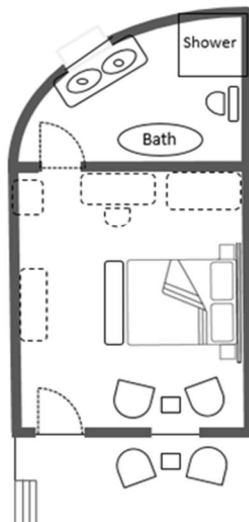

Lodge Layout - Kaingo Elephant Lodge

Room Layouts

Size - 42 m² / 450 ft²

Size - 34 m² / 366 ft²

Proudly Conservationist. Uniquely Waterberg. Incomparably Kaingo.

Tel: +27 73 540 7266 | Email: reservations@kaingo.co.za | Web: www.kaingosafari.com