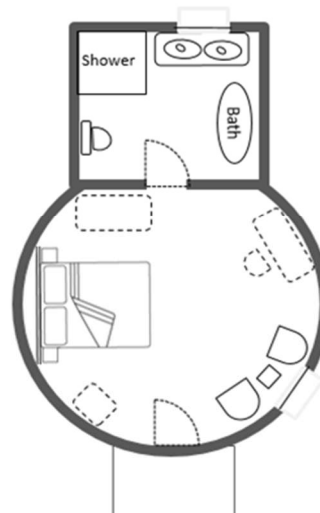

Lodge Layout - Kaingo Elephant Lodge

Room Layouts

Size - 42 m² / 450 ft²

Size - 34 m² / 366 ft²

Proudly Conservationist. Uniquely Waterberg. Incomparably Kaingo.

Tel: +27 73 540 7266 | Email: reservations@kaingo.co.za | Web: www.kaingosafari.com