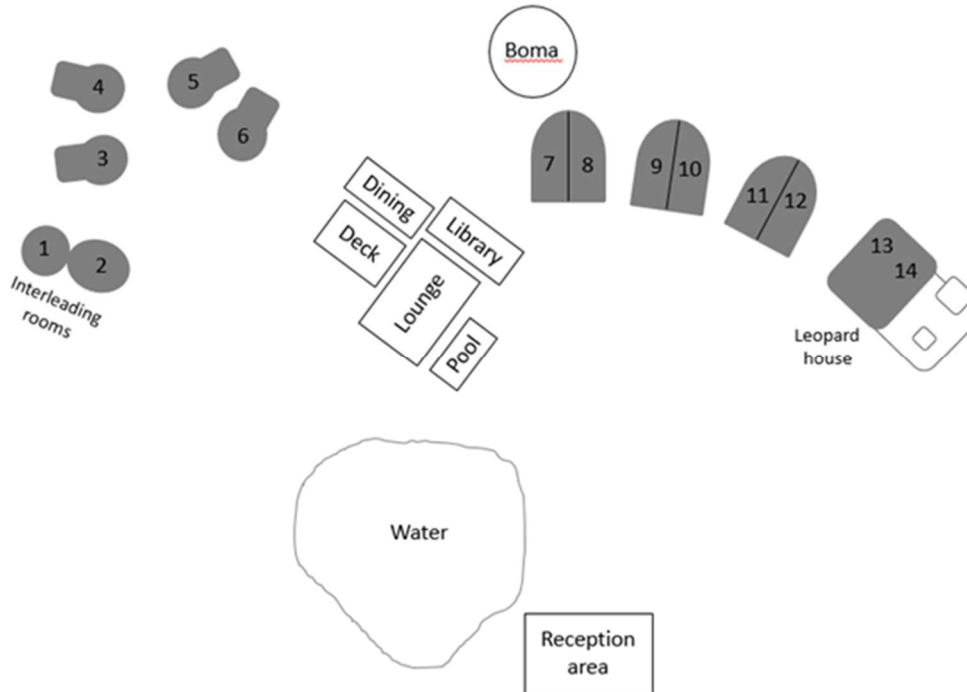

Lodge Layout - Kaingo Elephant Lodge

Room Layouts

Size - 42 m² / 450 ft²

Size - 34 m² / 366 ft²

Proudly Conservationist. Uniquely Waterberg. Incomparably Kaingo.

Tel: +27 73 540 7266 | Email: reservations@kaingo.co.za | Web: www.kaingosafari.com

Address: Witfontein Road | Vaalwater | South Africa