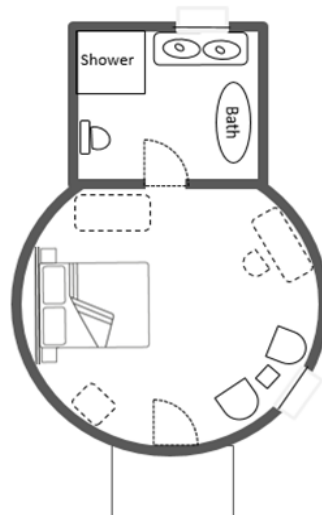

Lodge Layout - Kaingo Elephant Lodge

Room Layouts

Size - 42 m² / 450 ft²

Size - 34 m² / 366 ft²

Proudly Conservationist. Uniquely Waterberg. Incomparably Kaingo.

Tel: +27 73 540 7266 | Email: reservations@kaingo.co.za | Web: www.kaingosafari.com