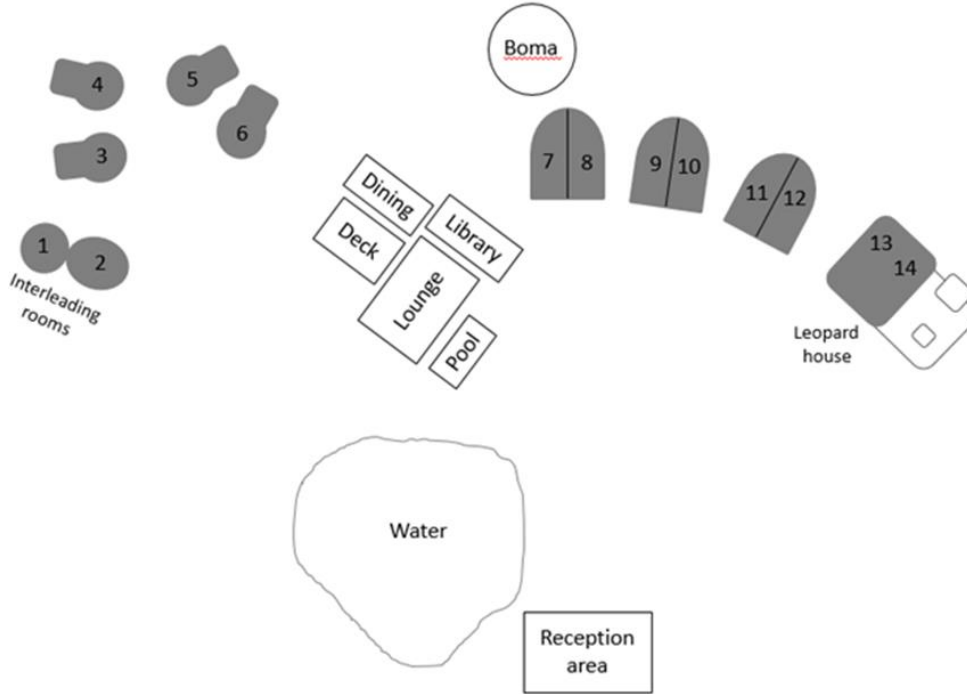

Lodge Layout - Kaingo Elephant Lodge

Room Layouts

Size - 42 m² / 450 ft²

Size - 34 m² / 366 ft²

Proudly Conservationist. Uniquely Waterberg. Incomparably Kaingo.

Tel: +27 73 540 7266 | Email: reservations@kaingo.co.za | Web: www.kaingosafari.com

Address: Witfontein Road | Vaalwater | South Africa