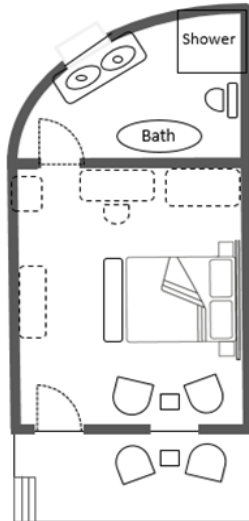

Lodge Layout - Kaingo Elephant Lodge

Room Layouts

Size - 42 m² / 450 ft²

Size - 34 m² / 366 ft²

Proudly Conservationist. Uniquely Waterberg. Incomparably Kaingo.

Tel: +27 73 540 7266 | Email: reservations@kaingo.co.za | Web: www.kaingosafari.com